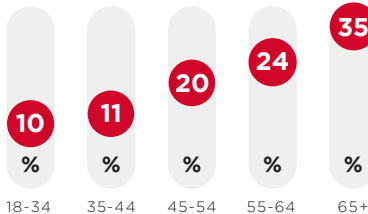

29% Plan to buy or lease any vehicle in the next year

51% Completed home improvements in the past year

80% Voted in a local, state, or federal election in the past year

20% More likely than the market average to be an owner or partner in their business

Talk Radio 1520 Lineup

- Mon-Fri: 5a-7a
  America in the Morning
- Mon-Fri: 7a-8a
  Fox News Rundown
- Mon-Fri: 8a-9a
  The Chris Plante Show
- Mon-Fri: 9a-12n
  Chad Benson
- Mon-Fri: 12n-3p
  Markley, VanCamp & Robbins
- Mon-Fri: 3p-4p
  The Ben Shapiro Show
- Mon-Fri: 4p-6p
  The Chad Alexander Show
- Mon-Fri: 6p-9p
  The Guy Benson Show
- Mon-Fri: 9p-11p
  Chad Benson
- Mon-Fri: 11p-12m
  The Michael Knowles Show

- Talk Radio's New Generation
- Local & State News

INSIGHTS BY FuturiTopLine.com

400 East Britton Road
Oklahoma City, OK 73114

Phone: 405.616.5000
Fax: 405.478.0448