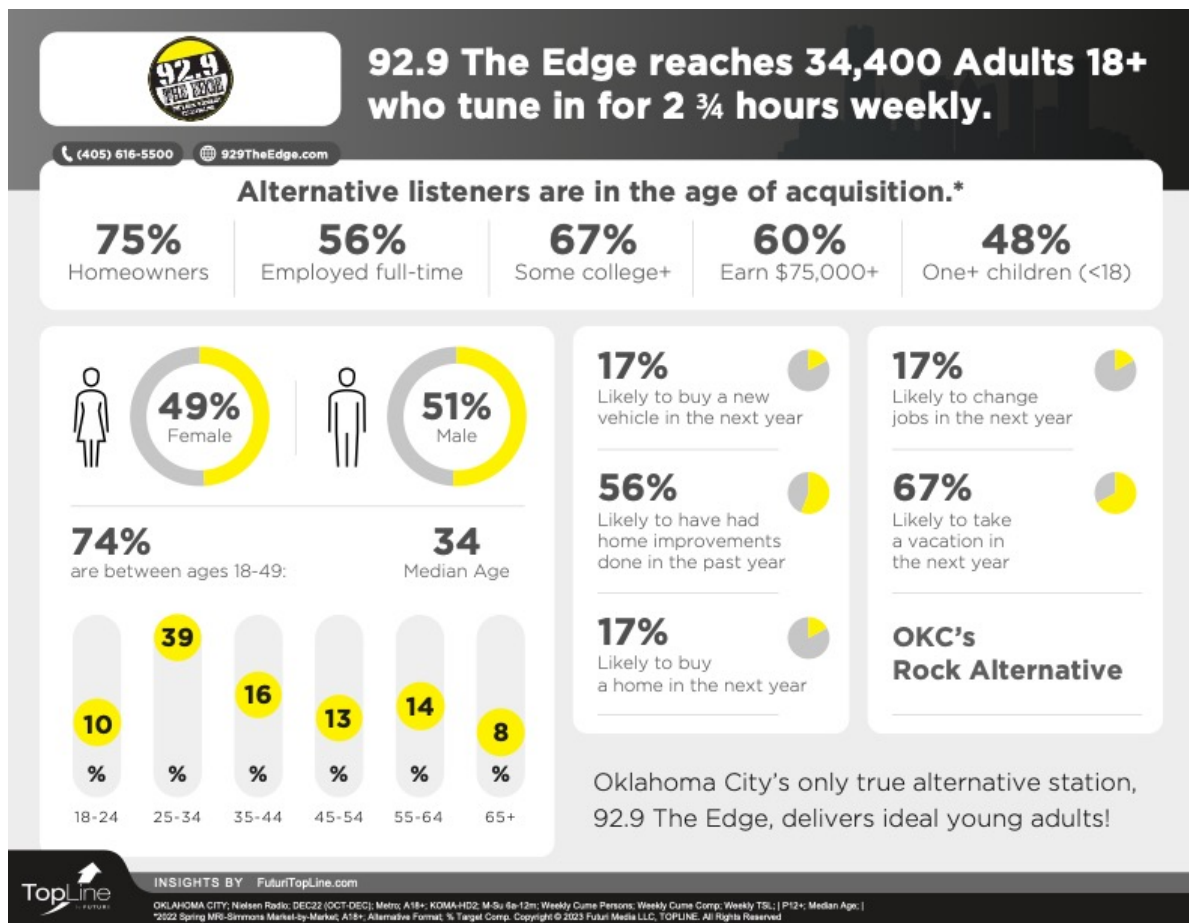

400 East Britton Road
Oklahoma City, OK 73114

Phone: 405.616.5000
Fax: 405.478.0448