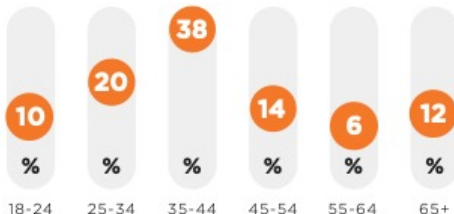

59%
Female

41%
Male

72%
are between ages 25-54:

38
Median Age